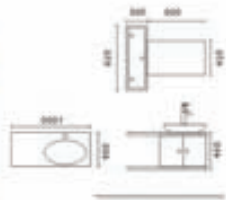

noriega
Group

Bath
Furniture

Cabinet Basin

52-0001
820x500x900 mm
820x500x900 mm
PVC

52-0002
600x460x800 mm
600x460x800 mm
PVC

52-0003-01
600x490x860 mm
600x490x860 mm
PVC

52-0004
610x460x870 mm
610x460x870 mm
PVC

52-0005
800x480x630 mm
800x480x630 mm
Solid wood

52-0006
820x480x680 mm
820x480x680 mm
PVC

MDF Set furniture

52-0100
Cabinet: 550x330x640 mm
Mirror: 400x900x110 mm

Cabinet: 600x480x570 mm
Mirror: 600x480x570 mm

52-0101
Cabinet: 1000x400x460 mm
Side Cabinet: 300x200x850 mm
Mirror: 900x450 mm

Solid^{wood} Furniture

52-0102
Cabinet: 600x400x570mm
Mirror: 450x900 mm

PVC Furniture

Solid^{wood} Furniture

52-0103
Cabinet: 580x305x2130 mm

52-0104
Cabinet: 450x305x2130 mm
Mirror: 600x800 mm